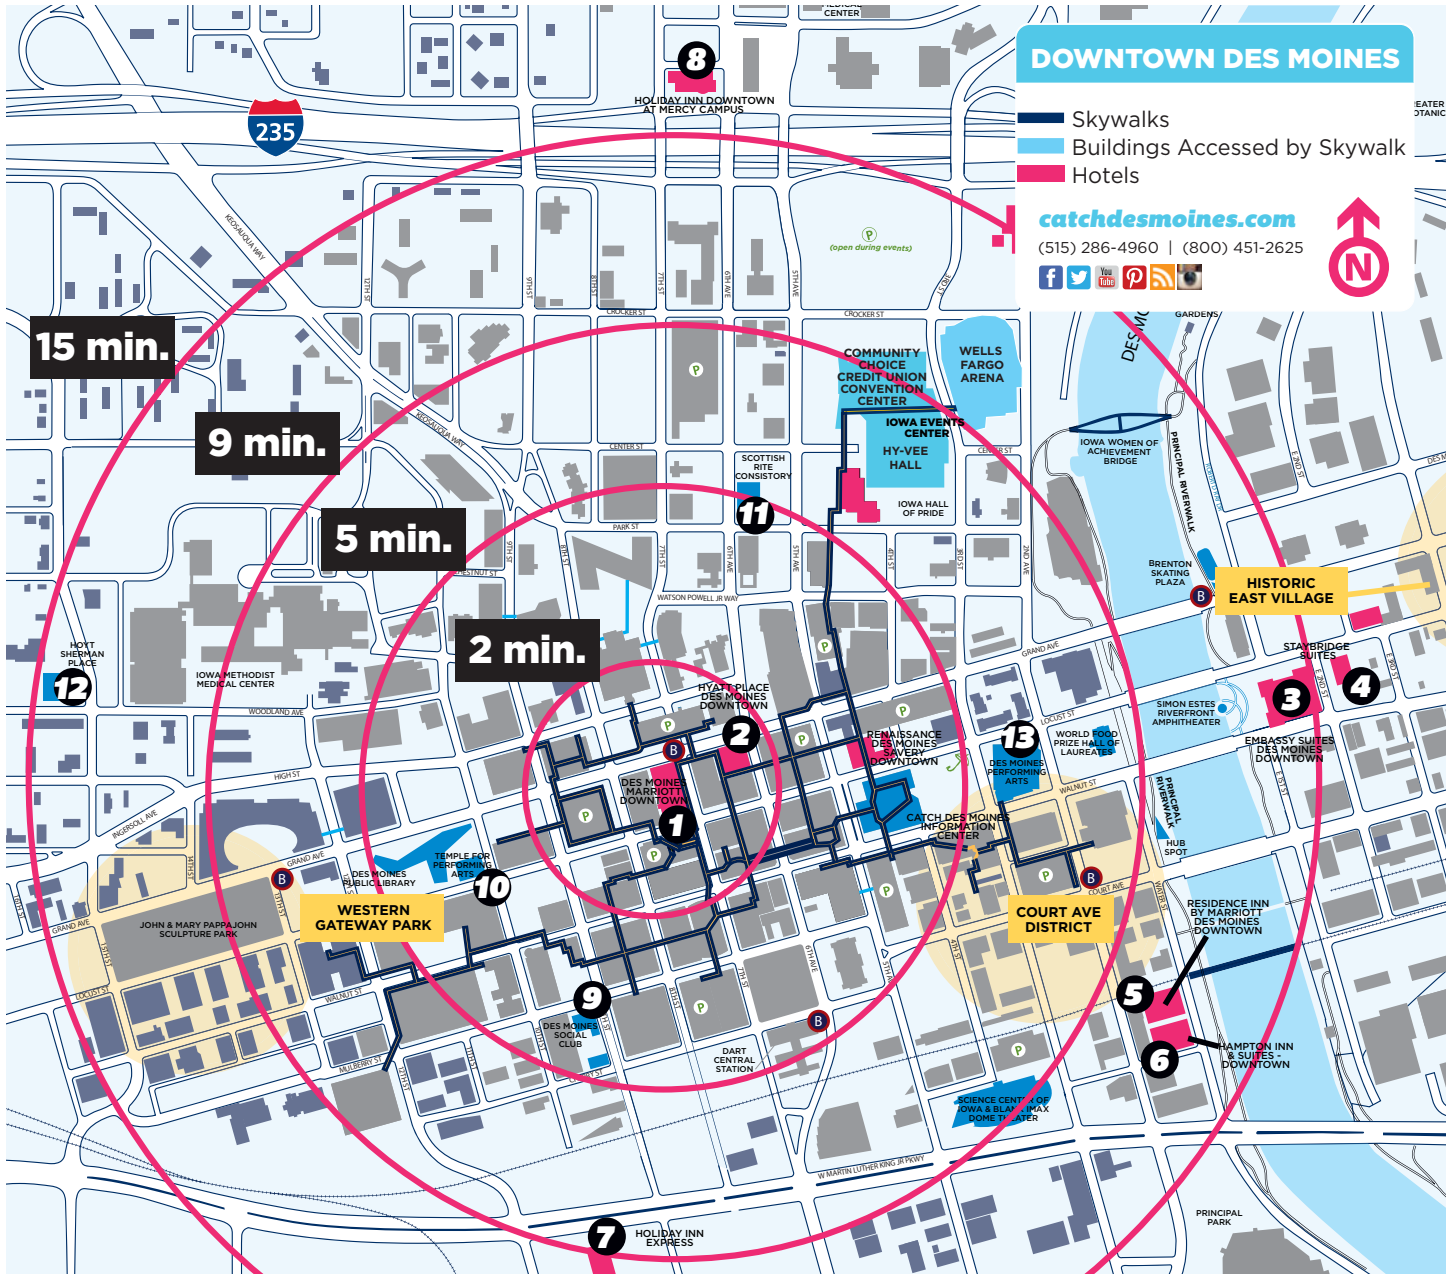

# WALKING IN DOWNTOWN DES MOINES

## DOWNTOWN DES MOINES HOTELS/MEETING FACILITIES

- 1 DES MOINES MARRIOTT DOWNTOWN | 700 GRAND AVENUE
- 2 HYATT PLACE DES MOINES DOWNTOWN | 418 6TH AVENUE
- 3 EMBASSY SUITES DES MOINES DOWNTOWN | 101 E LOCUST STREET
- 4 STAYBRIDGE SUITES DES MOINES DOWNTOWN | 201 E LOCUST STREET
- 5 RESIDENCE INN BY MARRIOTT DES MOINES DOWNTOWN | 100 SW WATER STREET
- 6 HAMPTON INN & SUITES DOWNTOWN | 120 SW WATER STREET
- 7 HOLIDAY INN EXPRESS & SUITES DES MOINES DOWNTOWN | 333 SW 11TH STREET
- 8 HOLIDAY INN & SUITES DES MOINES DOWNTOWN AT MERCY CAMPUS | 1050 6TH AVENUE
- 9 DES MOINES SOCIAL CLUB | 900 MULBERRY STREET
- 10 TEMPLE FOR PERFORMING ARTS | 1011 LOCUST STREET
- 11 SCOTTISH RITE CONSISTORY | 519 PARK STREET
- 12 HOYT SHERMAN PLACE | 1501 WOODLAND AVENUE
- B DES MOINES PERFORMING ARTS | 221 E WALNUT STREET